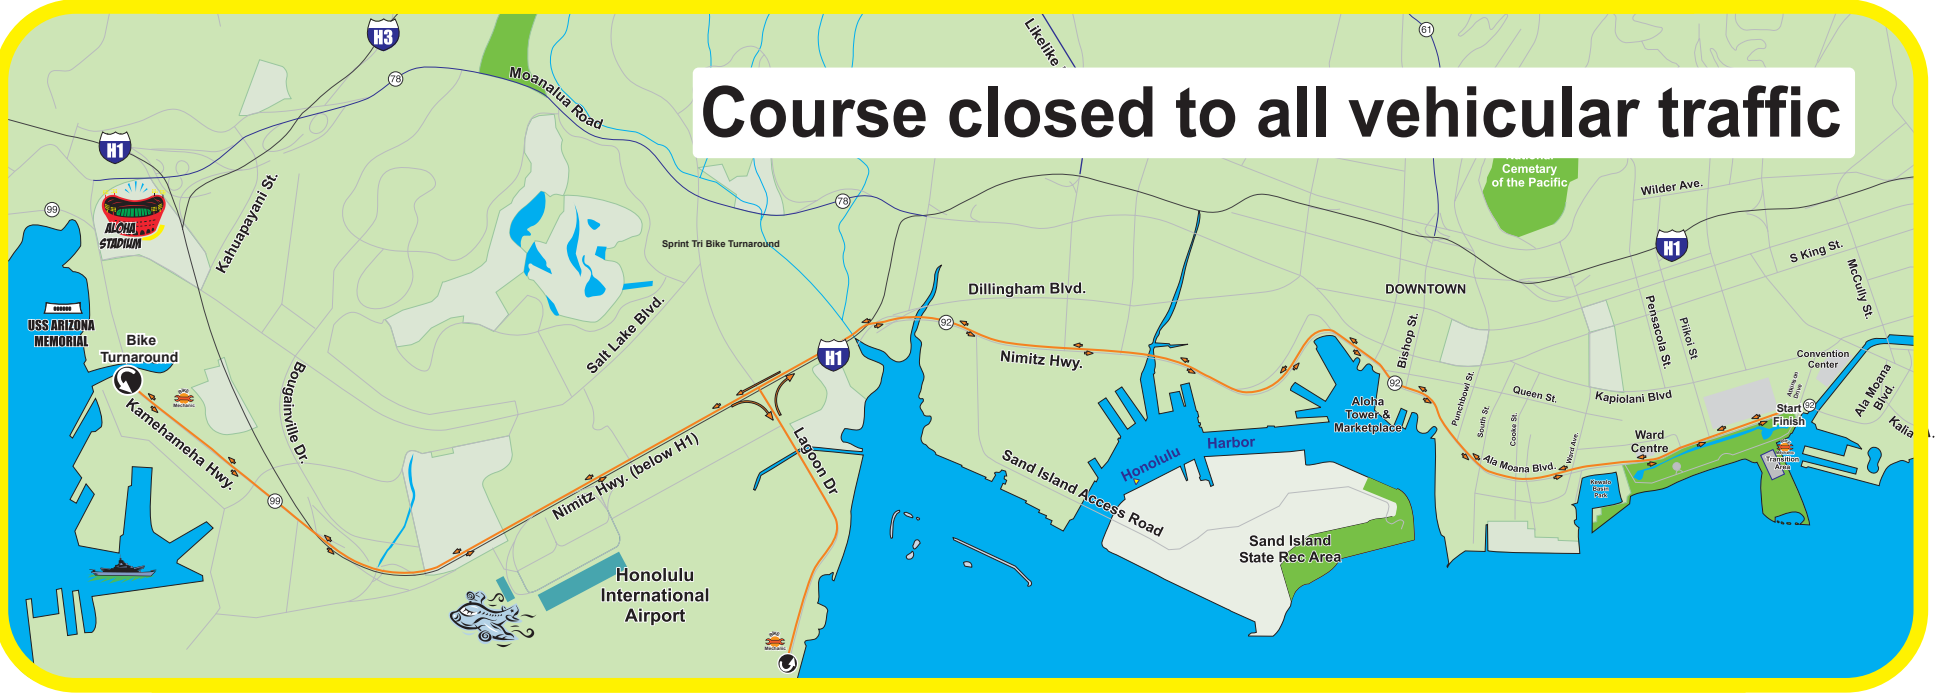

**Course closed to all vehicular traffic**

**HONOLULU**  
**TRIATHLON**  
**40K BIKE TIME TRIAL**